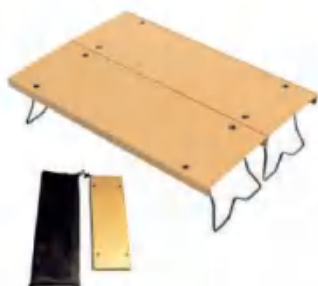

GW-CT10

Size: 33×22×9.5cm
Storage Size: 33×11×3.5cm
Materials: Aluminum+polyester
Weight: 0.56kg